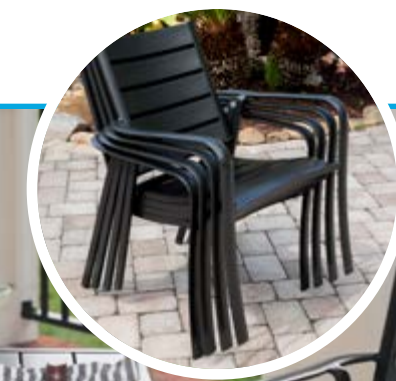

Fairhill
ALUMINUM

Fairhill
COLLECTION

CAPEDNBLGL38-1GM

CAPEDNBLGL30-1GM

CAPEDNBLSL38-1GM

CAPEDNBLSL30-1GM

FAIRSLDNCHR-1GM