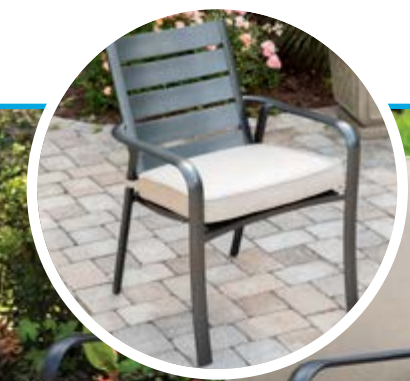

Fairhill Lounge

LOUNGE SEATING

Fairhill Slat Back Club Chair

34.64" H x 31.49" L x 26.77" W
Seat: 13.38" H   Weight: 17.85 lb
Arm: 25.0" H   Nesting Quantity: 6-8

FAIRCTCHR-1GMASH

Fairhill Slat Back Love Seat

34.64" H x 31.49" L x 49.8" W
Seat: 13.38" H   Weight: 29.76 lb
Arm: 25.0" H   Nesting Quantity: 6-8

FAIRLVST-1GMASH

Fairhill Slat Back Sofa

34.64" H x 31.49" L x 72.83" W
Seat: 13.38" H   Weight: 42.99 lb
Arm: 25.0" H   Nesting Quantity: 6-8

FAIRSOFA-1GMASH

Fairhill Slat Coffee Table

17.83" H x 41.77" L x 29.8" W
Weight: 31.96 lb

CAPECFTBLSL-1GM

Fairhill Slat Side Table

21.77" H x 22.24" L x 22.24" W
Weight: 18.74 lb

CAPESDTBLSL-1GM

Fairhill Lounge

COLLECTION